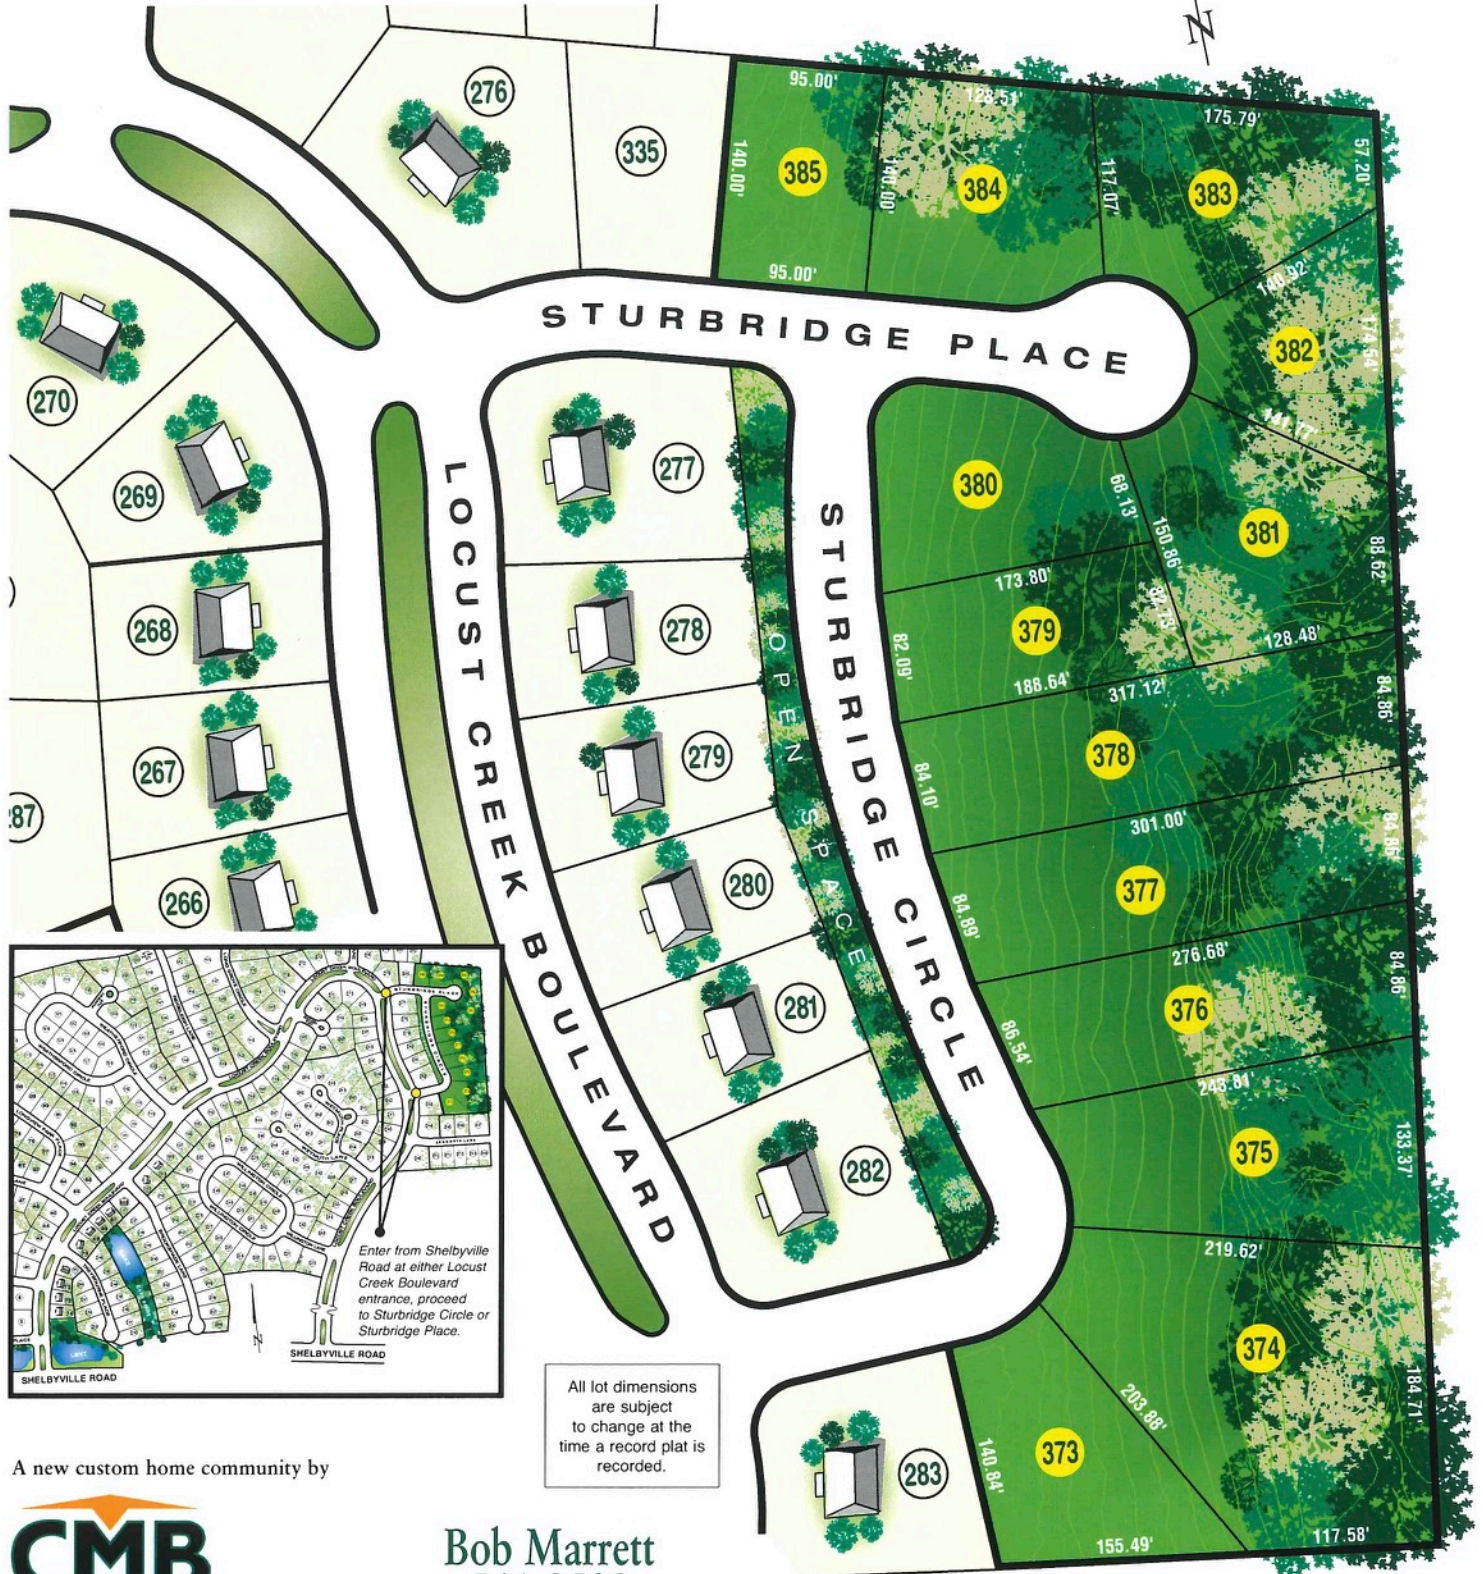

LOCUST CREEK PHASE 10B

A new custom home community by

Bob Marrett
541-3509